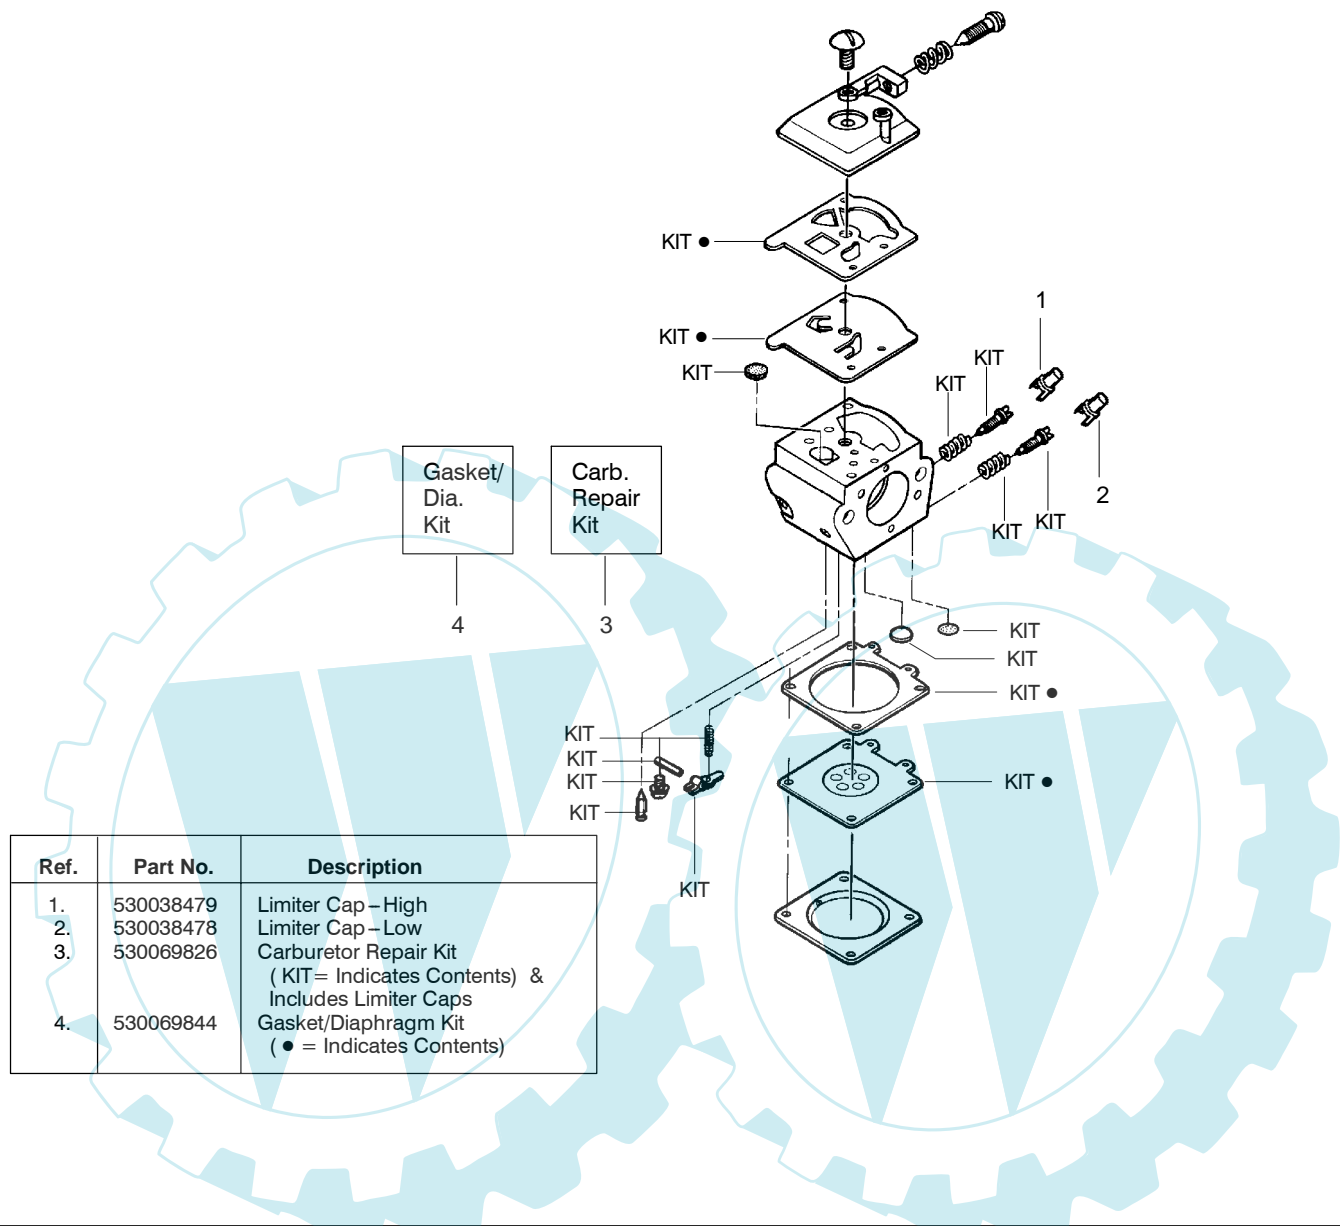

PARTS LIST NO. 530163180		McCULLOCH.® PARTS LIST	CHAIN SAW MODEL(s) MAC CAT 441	
DATE 6/21/04	Replaces 163180 - 4/19/04		Note: Illustration may differ from actual model due to design changes	PAGE NO. 9

Carburetor Assembly – WT-391 – #530069722

Ref.	Part No.	Description
1.	530038479	Limiter Cap – High
2.	530038478	Limiter Cap – Low
3.	530069826	Carburetor Repair Kit (KIT= Indicates Contents) & Includes Limiter Caps
4.	530069844	Gasket/Diaphragm Kit (● = Indicates Contents)

Kit - Carburetor Assembly No. 530071621 - WT-625

Kit - Carburetor Assembly No. 530071820 - W-20

Kit - Carburetor Assembly No. 530071821 - WT-662

Note: No Repair kits are available for these carburetors