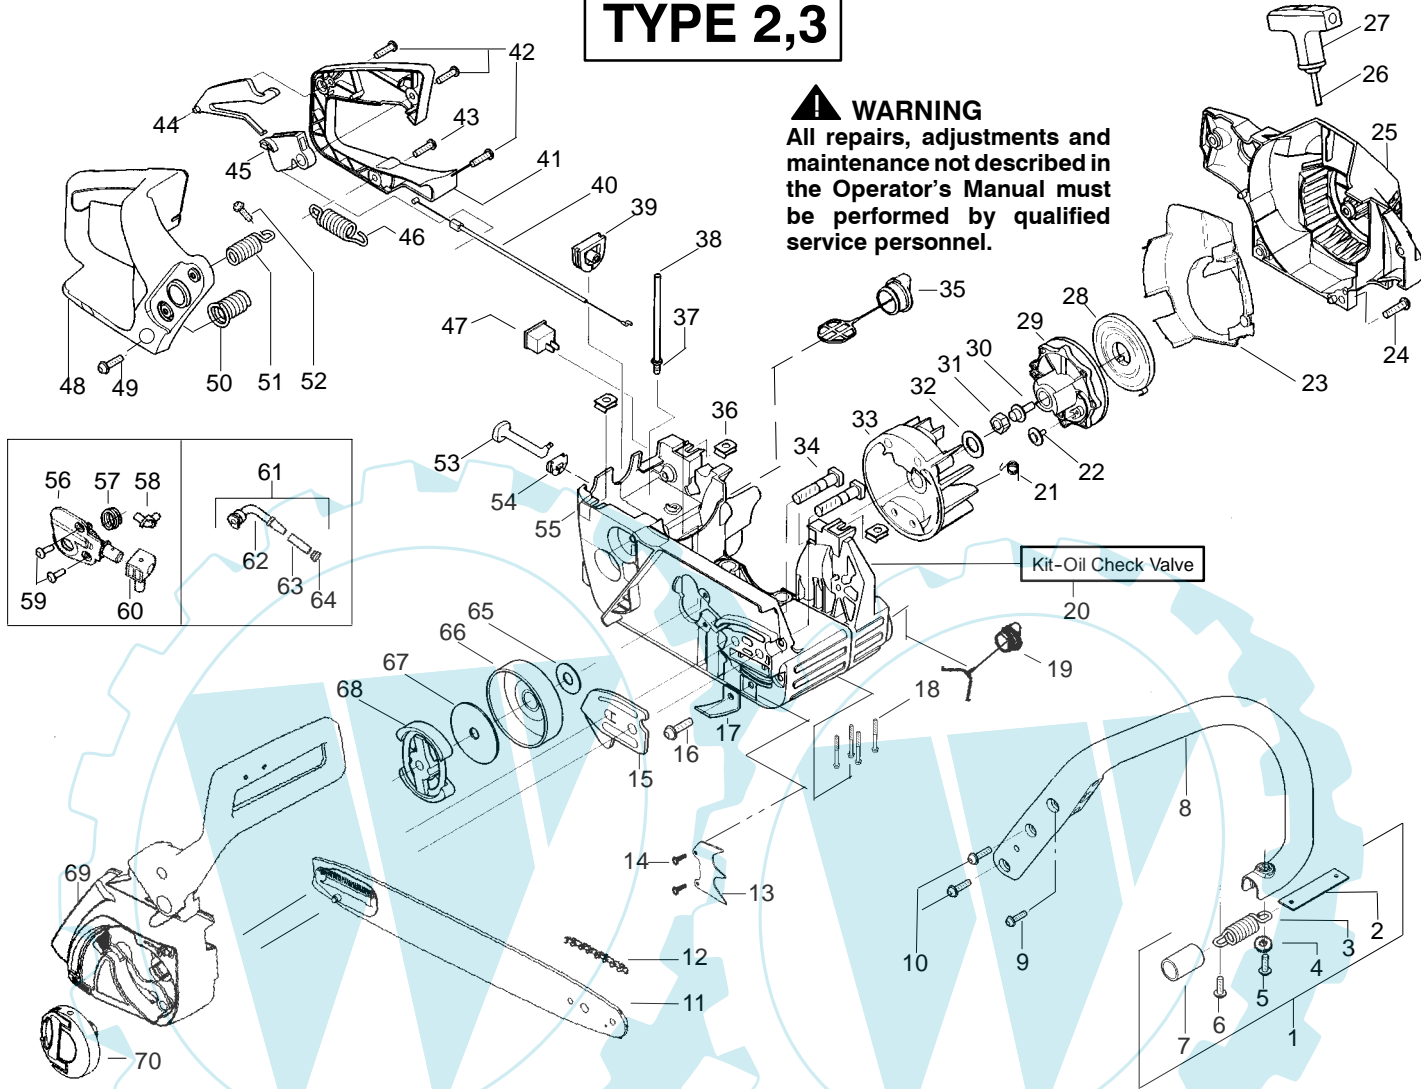

PARTS LIST NO. 530163180		McCULLOCH.® PARTS LIST	CHAIN SAW MODEL(s) MAC CAT 441	
DATE 6/21/04	Replaces 163180 - 4/19/04		Note: Illustration may differ from actual model due to design changes	PAGE NO. 2

TYPE 2,3

WARNING
All repairs, adjustments and maintenance not described in the Operator's Manual must be performed by qualified service personnel.

Ref.	Part No.	Description	Ref.	Part No.	Description	Ref.	Part No.	Description
1.	530047963	Assy. - Isolator	27.	530056402	Handle - Starter	53.	530047605	Knob - Choke
2.	530047608	Strap - Limiter	28.	530027531	Spring - Recoil	54.	530049005	Grommet - Knob
3.	530042082	Spring - Isolator	29.	530037817	Pulley - Starter	55.	530056597	Assy - Chassis
4.	530015123	Washer	30.	530015920	Screw	56.	530071259	Kit - Oil Pump (Incls. 57, 58, 60)
5.	530016018	Screw	31.	530016134	Nut - Flywheel	57.	530037820	Gear - Worm Spring
6.	530015843	Screw	32.	530015127	Washer - Flywheel	58.	530049477	Elbow - Oil Pickup
7.	530036142	Sleeve - AV Spring	33.	530039209	Assy - Flywheel	59.	530016064	Screw
8.	530047583	Handle - Front	34.	530016133	Bolt - Bar	60.	530019206	Seal Block
9.	530015940	Screw	35.	530047192	Assy - Fuel Cap	61.	530047663	Assy - Oil Pickup (Incl. 62 - 64)
10.	530015814	Screw	36.	530015922	Nut - "U" - Type	62.	530038373	Pick-up Oiler
11.	530044897	Bar - 16"	37.	530023877	Fitting - fuel line	63.	530037821	Filter - Oil
12.	538248288	Chain - 16"	38.	530069216	Kit - Fuel line (large)	64.	530030189	Plug - Oil Filter
13.	530014381	Kit - Assy Spike (incl. 14)	39.	530047631	Grommet - Cable	65.	530015907	Washer - Thrust
14.	530015805	Screw	40.	530047602	Cable - Throttle	66.	530047061	Assy. - Clutch Drum w/bearing
15.	530038238	Plate - Bar Mounting	41.	530047581	Cover - Rear Handle	67.	530015611	Washer - Clutch
16.	530015814	Screw	42.	530015906	Screw	68.	530014949	Assy. Clutch
17.	530029850	Chain Catcher	43.	530015886	Screw	69.	530056832	Assy - Chain Brake
18.	530016132	Screw	44.	530036098	Lockout - Throttle	70.	530056935	Assy - Knob
19.	530010846	Assy - Oil Cap	45.	530036097	Trigger - Throttle			
20.	530071666	Kit - Oil Check Valve	46.	530042082	Spring			
21.	530023817	Spring - Starter Dog	47.	530069572	Kit - Switch			
22.	530016080	Screw	48.	530047582	Handle - Rear			
23.	530055723	Baffle - Air	49.	530015814	Screw			
24.	530015892	Screw	50.	530053274	Assy. Isolator - lower			
25.	530055708	Housing - Fan	51.	530071385	Kit - Isolator (Upper)			
26.	530069232	Kit - Rope	52.	530015875	Screw			

✓ = NEW PART NUMBER FOR THIS IPL

* = REFER TO THE SERVICE REFERENCE INDICATED FOR MORE INFORMATION. (LOCATED AT END OF IPL)