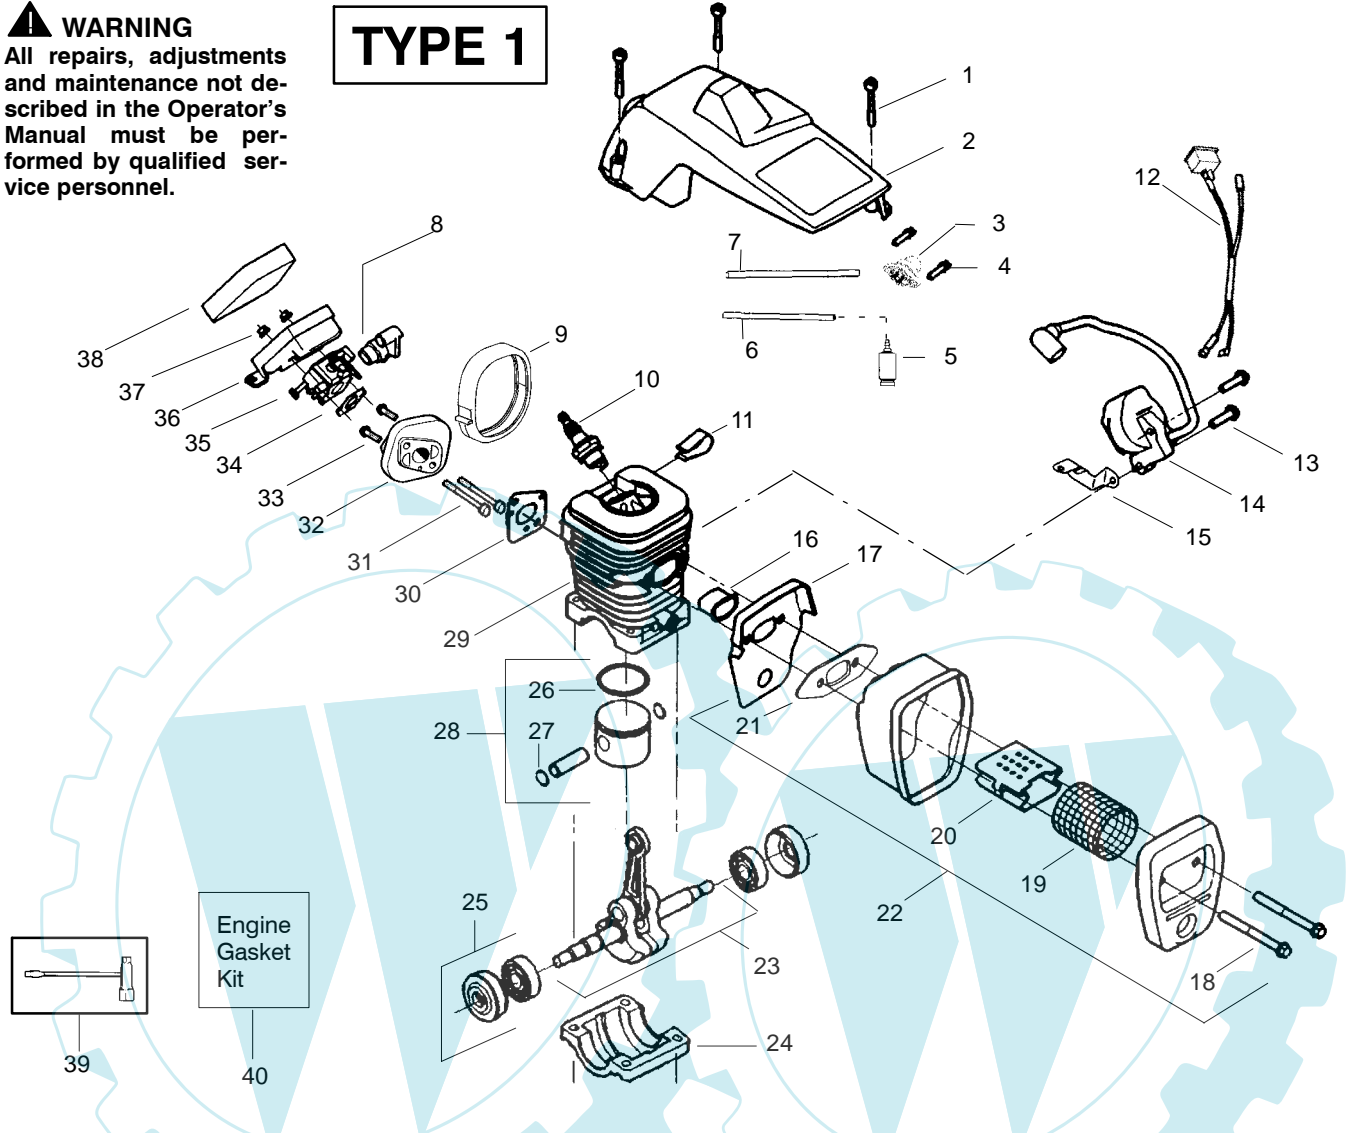

PARTS LIST NO. 530163180		McCULLOCH® PARTS LIST	CHAIN SAW MODEL(s) MAC CAT 441	
DATE 6/21/04	Replaces 163180 - 4/19/04		NOTE: Illustration may differ from actual model due to design changes	PAGE NO. 5

WARNING
All repairs, adjustments and maintenance not described in the Operator's Manual must be performed by qualified service personnel.

TYPE 1

Ref.	Part No.	Description	Ref.	Part No.	Description	Ref.	Part No.	Description
1.	530016153	Screw	19.	530036103	Screen-Spark	36.	530047604	Housing-Air Filter
2.	530056924	Shield-Cylinder	20.	530037813	Diffuser-Muffler	37.	530016101	Nut
3.	530047213	Assy-Air Purge	21.	530069608	Gasket-Muffler (kit)	38.	530037793	Air Filter - Foam
4.	530015780	Screw	22.	530047207	Assy-Muffler (Incl. 17-21)	39.	530031135	Wrench-Bar
5.	530095646	Assy-Fuel Pick-up	23.	530047062	Assy-Crankshaft	40.	530069608	Kit-Engine Gasket (incl. 21,30,34)
6.	530069247	Kit-Line Purge/Carb. (Small Dia)	24.	530037935	Cap-Crankcase			
7.	530069216	Kit-Line Purge/Tank (large line)	25.	530056363	Assy-Seal & Bearing			
8.	530035526	Grommet-Carb Adjust.	26.	530038729	Ring-Piston			
9.	530054144	Seal-Carb Adapter	27.	530015697	Retainer - Piston Pin			
10.	952030150	Spark Plug (RCJ-7Y)	28.	530071408	Kit-Piston - (incl. 26,27)			
11.	530016136	Clip-High Tension Lead	29.	530071412	Kit-Cylinder			
12.	530049117	Assy-Wire Harness (includes switch)	30.	530069608	Gasket-Carb. Adapter (kit)			
13.	530015814	Screw	31.	530016187	Screw		530163895	Manual- (Scan)
14.	530039167	Module-Ignition	32.	530049700	Carb. Adapter		530163896	Manual - (Euro I)
15.	530047442	Strap-Ground	33.	530016386	Screw		530163897	Manual - (Euro II)
16.	530037652	Insulator-Heat	34.	530069608	Carb. Gasket (kit)		530054781	Decal-Warning
17.	530049870	Back Plate-Muffler	35.	---	Kit-Carburetor (WT-391)			
18.	530016132	Screw		530069722	(WT-625)			
				530071621				

Not Shown

↖ = NEW PART NUMBER FOR THIS IPL

★ = REFER TO THE SERVICE REFERENCE INDICATED FOR MORE INFORMATION. (LOCATED AT END OF IPL)