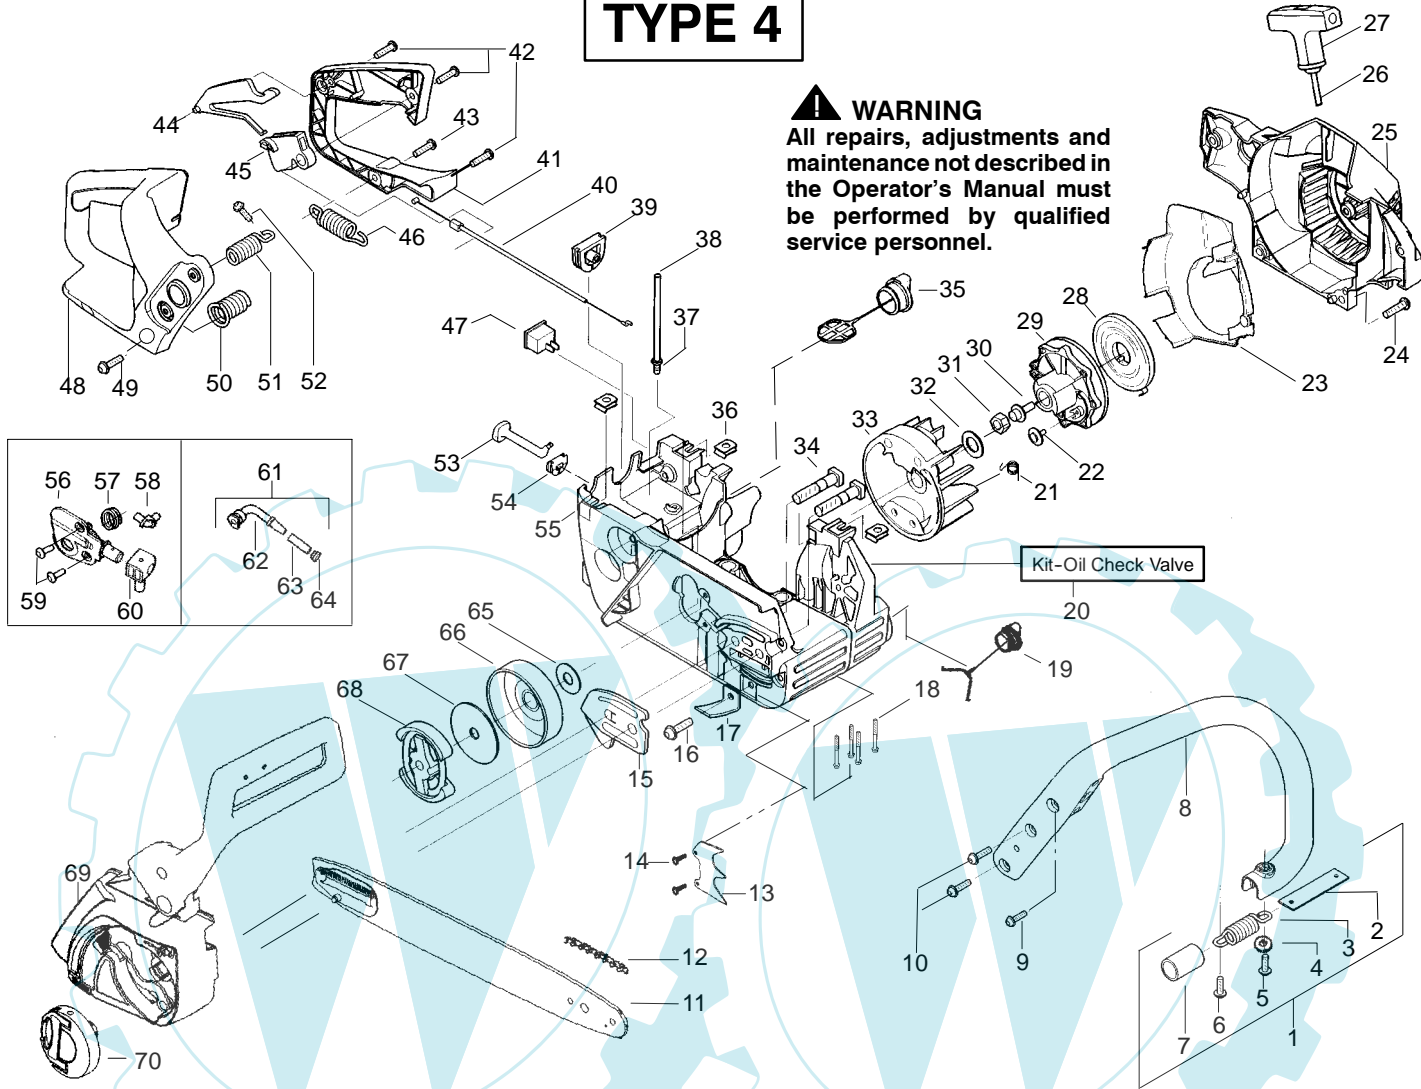

PARTS LIST NO. 530163180		McCULLOCH.® PARTS LIST	CHAIN SAW MODEL(s) MAC CAT 441	
DATE 6/21/04	Replaces 163180 - 4/19/04		NOTE: Illustration may differ from actual model due to design changes	PAGE NO. 3

TYPE 4

WARNING
All repairs, adjustments and maintenance not described in the Operator's Manual must be performed by qualified service personnel.

Ref.	Part No.	Description	Ref.	Part No.	Description	Ref.	Part No.	Description
1.	530047963	Assy. - Isolator	27.	530056402	Handle - Starter	53.	530047605	Knob - Choke
2.	530047608	Strap - Limiter	28.	530027531	Spring - Recoil	54.	530049005	Grommet - Knob
3.	530042082	Spring - Isolator	29.	530037817	Pulley - Starter	55.	530056596	Assy - Chassis
4.	530015123	Washer	30.	530015920	Screw	56.	530071259	Kit - Oil Pump (Incls. 57, 58, 60)
5.	530016018	Screw	31.	530016134	Nut - Flywheel	57.	530037820	Gear - Worm Spring
6.	530015843	Screw	32.	530015127	Washer - Flywheel	58.	530049477	Elbow - Oil Pickup
7.	530036142	Sleeve - AV Spring	33.	530039209	Assy - Flywheel	59.	530016064	Screw
8.	530047583	Handle - Front	34.	530016133	Bolt - Bar	60.	530019206	Seal Block
9.	530015940	Screw	35.	530047192	Assy - Fuel Cap	61.	530047663	Assy - Oil Pickup (Incl. 62 - 64)
10.	530015814	Screw	36.	530015922	Nut - "U" - Type	62.	530038373	Pick-up Oiler
11.	530044897	Bar - 16"	37.	530023877	Fitting - fuel line	63.	530037821	Filter - Oil
12.	538248288	Chain - 16"	38.	530069216	Kit - Fuel line (large)	64.	530030189	Plug - Oil Filter
13.	530014381	Kit - Assy Spike (incl. 14)	39.	530047631	Grommet - Cable	65.	530015907	Washer - Thrust
14.	530015805	Screw	40.	530047602	Cable - Throttle	66.	530047061	Assy. - Clutch Drum w/bearing
15.	530038238	Plate - Bar Mounting	41.	530047581	Cover - Rear Handle	67.	530015611	Washer - Clutch
16.	530015814	Screw	42.	530015906	Screw	68.	530014949	Assy. Clutch
17.	530029850	Chain Catcher	43.	530015886	Screw	69.	530056923	Assy - Chain Brake
18.	530016132	Screw	44.	530036098	Lockout - Throttle	70.	530056935	Assy - Knob
19.	530010846	Assy - Oil Cap	45.	530036097	Trigger - Throttle			
20.	530071666	Kit - Oil Check Valve	46.	530042082	Spring			
21.	530023817	Spring - Starter Dog	47.	530069572	Kit - Switch			
22.	530016080	Screw	48.	530047582	Handle - Rear			
23.	530055723	Baffle - Air	49.	530015814	Screw			
24.	530015892	Screw	50.	530053274	Assy. Isolator - lower			
25.	530056333	Housing - Fan	51.	530071385	Kit - Isolator (Upper)			
26.	530069232	Kit - Rope	52.	530015875	Screw			

✓ = NEW PART NUMBER FOR THIS IPL

* = REFER TO THE SERVICE REFERENCE INDICATED FOR MORE INFORMATION. (LOCATED AT END OF IPL)