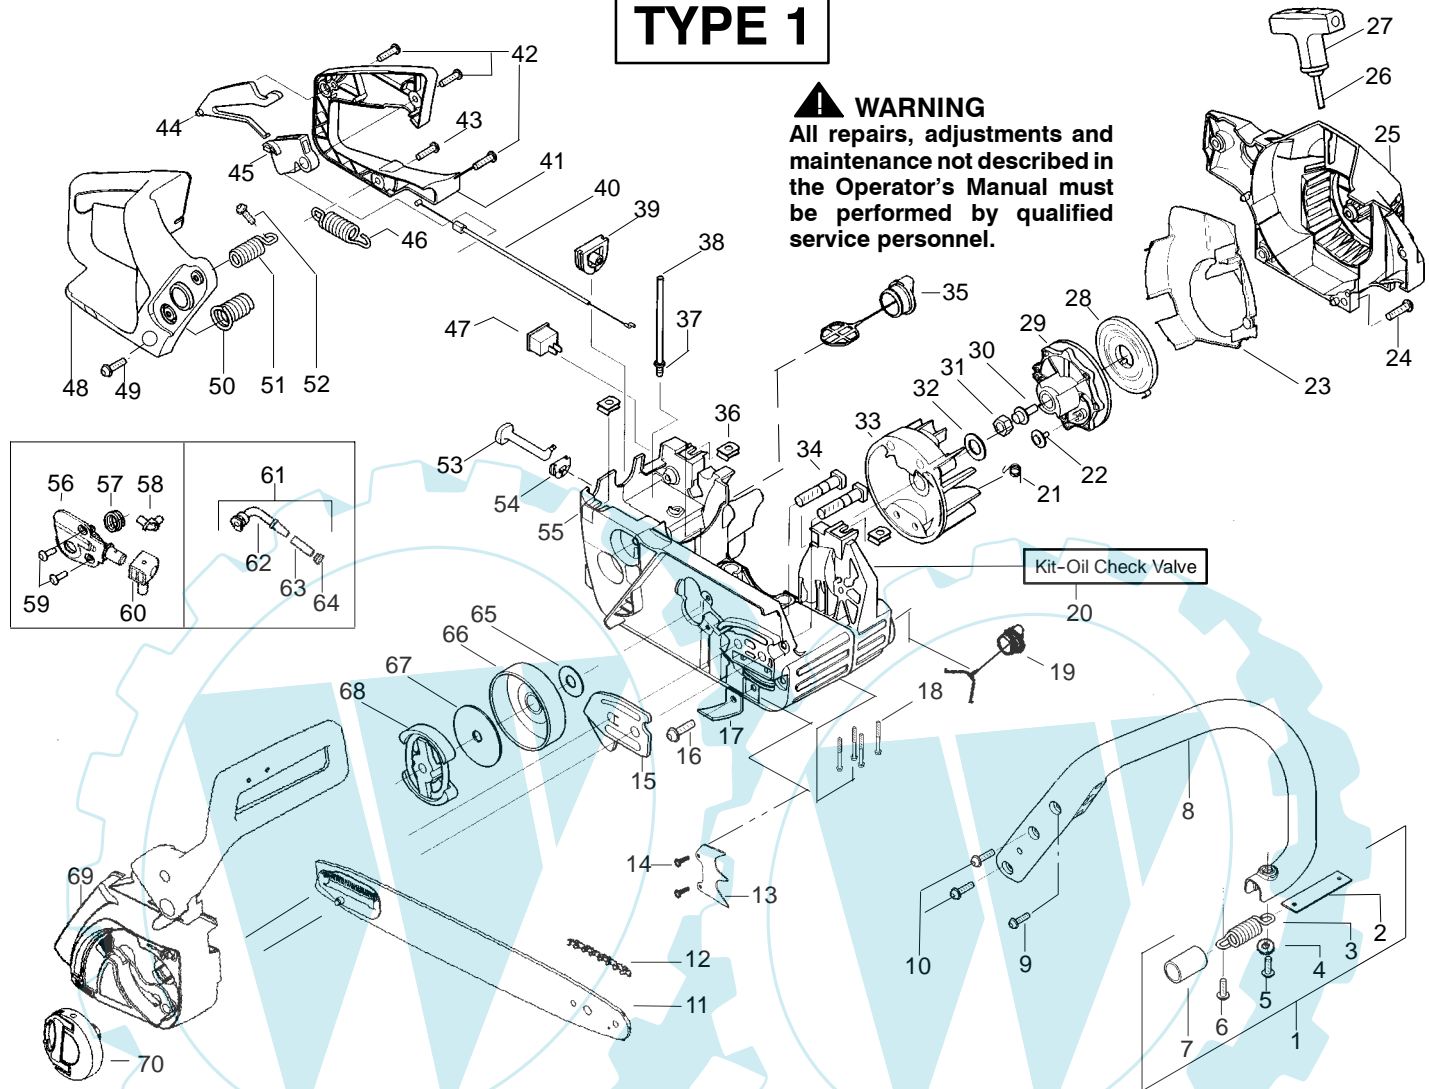

PARTS LIST NO. 530163180		McCULLOCH® PARTS LIST	CHAIN SAW MODEL(s) MAC CAT 441	
DATE 6/21/04	Replaces 163180 - 4/19/04		NOTE: Illustration may differ from actual model due to design changes	PAGE NO. 1

TYPE 1

WARNING
All repairs, adjustments and maintenance not described in the Operator's Manual must be performed by qualified service personnel.

Ref.	Part No.	Description	Ref.	Part No.	Description	Ref.	Part No.	Description
1.	530047963	Assy. - Isolator	27.	530056402	Handle - Starter	53.	530047605	Knob - Choke
2.	530047608	Strap - Limiter	28.	530027531	Spring - Recoil	54.	530049005	Assy - Knob
3.	530042082	Spring - Isolator	29.	530037817	Pulley - Starter	55.	530056597	Assy - Chassis
4.	530015123	Washer	30.	530015920	Screw	56.	530071259	Kit - Oil Pump (Incls. 57, 58, 60)
5.	530016018	Screw	31.	530016134	Nut - Flywheel	57.	530037820	Gear - Worm Spring
6.	530015843	Screw	32.	530015127	Washer - Flywheel	58.	530049477	Elbow - Oil Pickup
7.	530036142	Sleeve - AV Spring	33.	530039209	Assy - Flywheel	59.	530016064	Screw
8.	530047583	Handle - Front	34.	530016133	Bolt - Bar	60.	530019206	Seal Block
9.	530015940	Screw	35.	530047192	Assy - Fuel Cap	61.	530047663	Assy - Oil Pickup (Incl. 62 - 64)
10.	530015814	Screw	36.	530015922	Nut - "U" - Type	62.	530038373	Pick - up Oiler
11.	530044897	Bar - 16"	37.	530023877	Fitting - fuel line	63.	530037821	Filter - Oil
12.	538248288	Chain - 16"	38.	530069216	Kit - Fuel line (large)	64.	530030189	Plug - Oil Filter
13.	530014381	Kit - Assy Spike (incl. 14)	39.	530047631	Grommet - Cable	65.	530015907	Washer - Thrust
14.	530015805	Screw	40.	530047602	Cable - Throttle	66.	530047061	Assy. - Clutch Drum w/bearing
15.	530038238	Plate - Bar Mounting	41.	530047581	Cover - Rear Handle	67.	530015611	Washer - Clutch
16.	530015814	Screw	42.	530015906	Screw	68.	530014949	Assy. Clutch
17.	530029850	Chain Catcher	43.	530015886	Screw	69.	530056832	Assy - Chain Brake
18.	530016132	Screw	44.	530036098	Lockout - Throttle	70.	530056935	Assy - Knob
19.	530010846	Assy - Oil Cap	45.	530036097	Trigger - Throttle			
20.	530071666	Kit - Oil Check Valve	46.	530042082	Spring			
21.	530023817	Spring - Starter Dog	47.	530069572	Kit - Switch			
22.	530016080	Screw	48.	530047582	Handle - Rear			
23.	530055723	Baffle - Air	49.	530015814	Screw			
24.	530015892	Screw	50.	530053274	Assy. Isolator - lower			
25.	530055708	Housing - Fan	51.	530071385	Kit - Isolator (Upper)			
26.	530069232	Kit - Rope	52.	530015875	Screw			

✓ = NEW PART NUMBER FOR THIS IPL   * = REFER TO THE SERVICE REFERENCE INDICATED FOR MORE INFORMATION. (LOCATED AT END OF IPL)