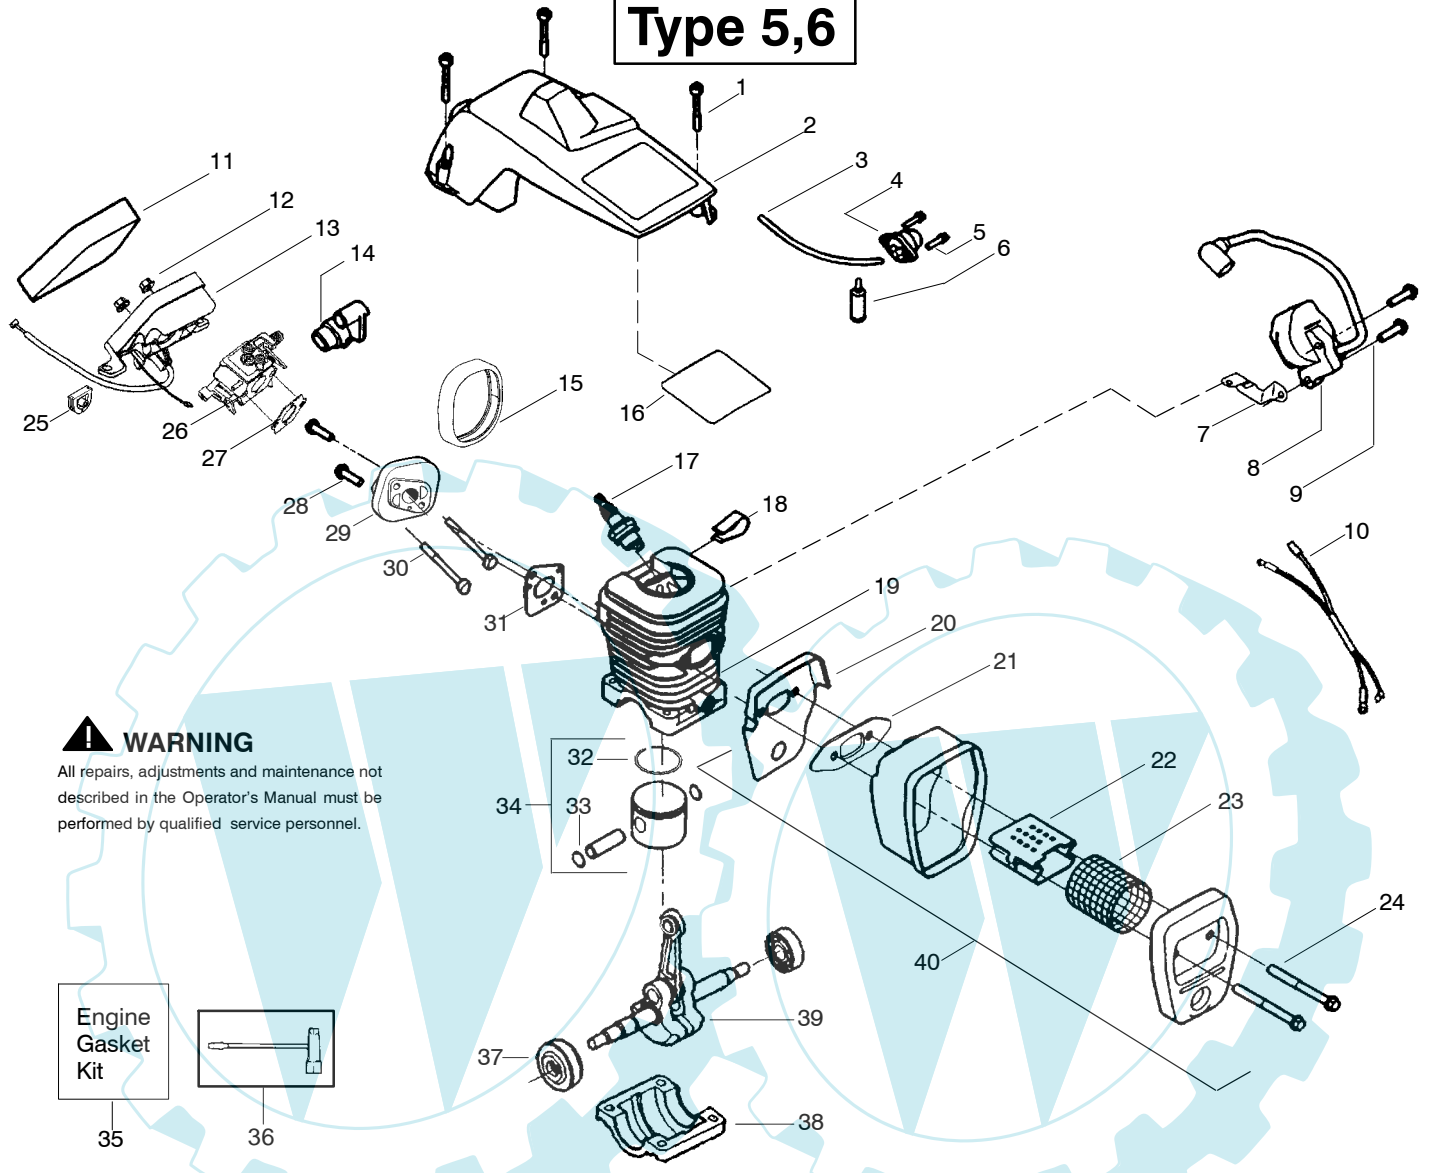

PARTS LIST NO. 530163180		McCULLOCH.® PARTS LIST	CHAIN SAW MODEL(S) MAC CAT 441	
DATE 6/21/04	Replaces 163180 - 4/19/04		Note: Illustration may differ from actual model due to design changes	PAGE NO. 8

Type 5,6

WARNING
All repairs, adjustments and maintenance not described in the Operator's Manual must be performed by qualified service personnel.

Engine Gasket Kit
35

Ref.	Part No.	Description	Ref.	Part No.	Description	Ref.	Part No.	Description
1.	530016153	Screw	19.	530012550	Cylinder	35.	530069608	Kit-Engine Gasket (Incl. 21, 27 & 31)
2.	530056914	Assy-Cylinder Shield (includes # 16)	20.	530049870	Backplate-Muffler	36.	530031135	Bar Wrench
3.	530069247	Kit-Fuel Line (Small)	21.	530069608	Gasket-Muffler(kit)	37.	530056363	Assy-Seal & Bearing
4.	530047213	Assy-Air Purge	22.	530037813	Diffuser-Muffler	38.	530037935	Cap-Crankcase
5.	530015780	Screw	23.	530036103	Screen-Spark	39.	530047062	Assy-Crankshaft
6.	530095646	Assy-Fuel Pick-up	24.	530016132	Bolt-Muffler	40.	530047207	Assy-Muffler (Incl. 20-24)
7.	530047442	Strap-Ground	25.	530047631	Grommet-Throttle Cable	Not Shown		
8.	530039198	Ignition Module	26.	---	Kit-Carburetor			
9.	530015814	Screw		530071820	Zama (W-20)	---	---	Manuals
10.	530057475	Assy-Wire Harness	27.	530071821	Walbro (WT-662)	530164617	530164617	(Scan)
11.	530037793	Foam-Air Filter	28.	530069608	Gasket-Carb. (kit)	530164618	530164618	(Euro I)
12.	530016101	Nut	29.	530049700	Screw	530164619	530164619	(Euro II)
13.	530057702	Assy-Air Box	30.	530016187	Screw	530165149	530165149	(Euro III)
14.	530035526	Grommet-Carb Adjust	31.	530069608	Gasket-Adaptor(kit)	530165150	530165150	(Euro IV)
15.	530054144	Seal-Carb Adapter	32.	530038729	Ring-Piston	530165151	530165151	(Euro V)
16.	530055698	Reflector-Heat	33.	530015697	Retainer-Piston Pin	530165152	530165152	(Turkish)
17.	952030150	Spark Plug (RCJ-7Y)	34.	530071408	Kit-Piston (Incl. 32 & 33)	530164913	530164913	(Russian)
18.	530016136	Clip-High Tension Lead						

↙ = NEW PART NUMBER FOR THIS IPL   * = REFER TO THE SERVICE REFERENCE INDICATED FOR MORE INFORMATION. (LOCATED AT END OF IPL)