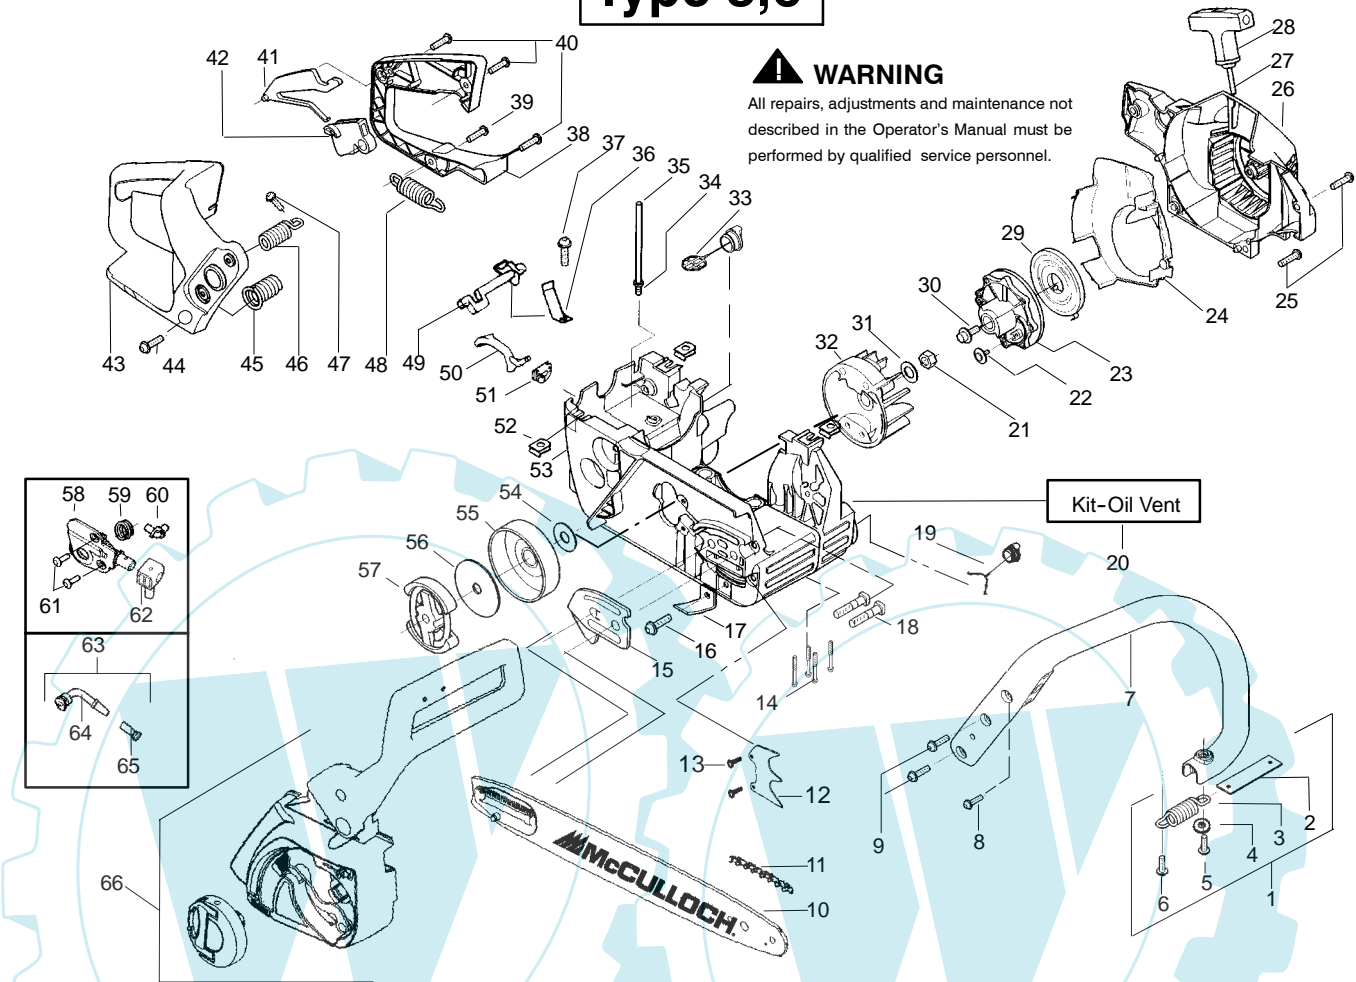

PARTS LIST NO. 530163180		McCULLOCH® PARTS LIST	CHAIN SAW MODEL(s) MAC CAT 441	
DATE 6/21/04	Replaces 163180 - 4/19/04		Note: Illustration may differ from actual model due to design changes	PAGE NO. 4

Type 5,6

WARNING
All repairs, adjustments and maintenance not described in the Operator's Manual must be performed by qualified service personnel.

Ref.	Part No.	Description	Ref.	Part No.	Description	Ref.	Part No.	Description
1.	530047963	Assy.- Isolator	28.	530056402	Handle-Starter	53.	530058733	Kit-Chassis Assy. fuel lines and caps)
2.	530047608	Limiter Strap	29.	530027531	Spring-Recoil	54.	530015907	Washer-Thrust
3.	530042082	Spring-Isolator	30.	530015920	Screw	55.	530047061	Assy.-Clutch Drum w/bearing
4.	530015158	Washer	31.	530015127	Washer-Flywheel	56.	530015611	Washer-Clutch
5.	530016018	Screw	32.	530039187	Assy-Flywheel	57.	530014949	Assy. Clutch
6.	530015843	Screw	33.	530047192	Assy-Fuel Cap	58.	530071259	Kit - Oil Pump (incl. 59,60,62)
7.	530047583	Front Handle	34.	530023877	Fitting-fuel line	59.	530037820	Gear-Worm Spring
8.	530015940	Screw	35.	530069216	Kit-Fuel line (large)	60.	530049477	Elbow-Oil Pickup
9.	530015814	Screw	36.	530016149	Spring-Switch	61.	530016064	Screw
10.	530044897	Bar - 16"	37.	530015775	Screw	62.	530019206	Seal Block
11.	538248288	Chain - 16"	38.	530047581	Cover-Rear Handle	63.	530047663	Assy-Oil Pick-up (Incl. 64,65)
12.	530014381	Kit-Spike (Incl. 13)	39.	530015886	Screw	64.	530038373	Pick-up Oiler
13.	530016439	Screw	40.	530015906	Screw	65.	530056533	Filter-Oil
14.	530016132	Screw	41.	530036098	Throttle Lockout	66.	530071897	Kit-Chain Brake Adjuster (Incl. knob)
15.	530038238	Plate-Bar Mount.	42.	530036097	Trigger-Throttle			
16.	530015814	Screw	43.	530047582	Handle - Rear			
17.	530029850	Chain Catcher	44.	530015814	Screw			
18.	530016133	Bolt-Bar	45.	530053274	Assy Isolator-lower			
19.	530010846	Assy-Oil Cap	46.	530071385	Kit-Isolator (Upper)			
20.	530071666	Kit-Oil Vent	47.	530015875	Screw			
21.	530016134	Nut-Flywheel	48.	530042082	Spring-Isolator			
22.	530016080	Screw	49.	530057473	Lever-Switch			
23.	530037817	Starter Pulley	50.	530057474	Lever-Choke			
24.	530055723	Baffle-Air	51.	530049005	Grommet-Knob			
25.	530015892	Screw	52.	530015922	Nut-"U"-Type			
26.	530056333	Housing-Fan						
27.	530069232	Kit - Rope						

✓ = NEW PART NUMBER FOR THIS IPL

★ = REFER TO THE SERVICE REFERENCE INDICATED FOR MORE INFORMATION. (LOCATED AT END OF IPL)