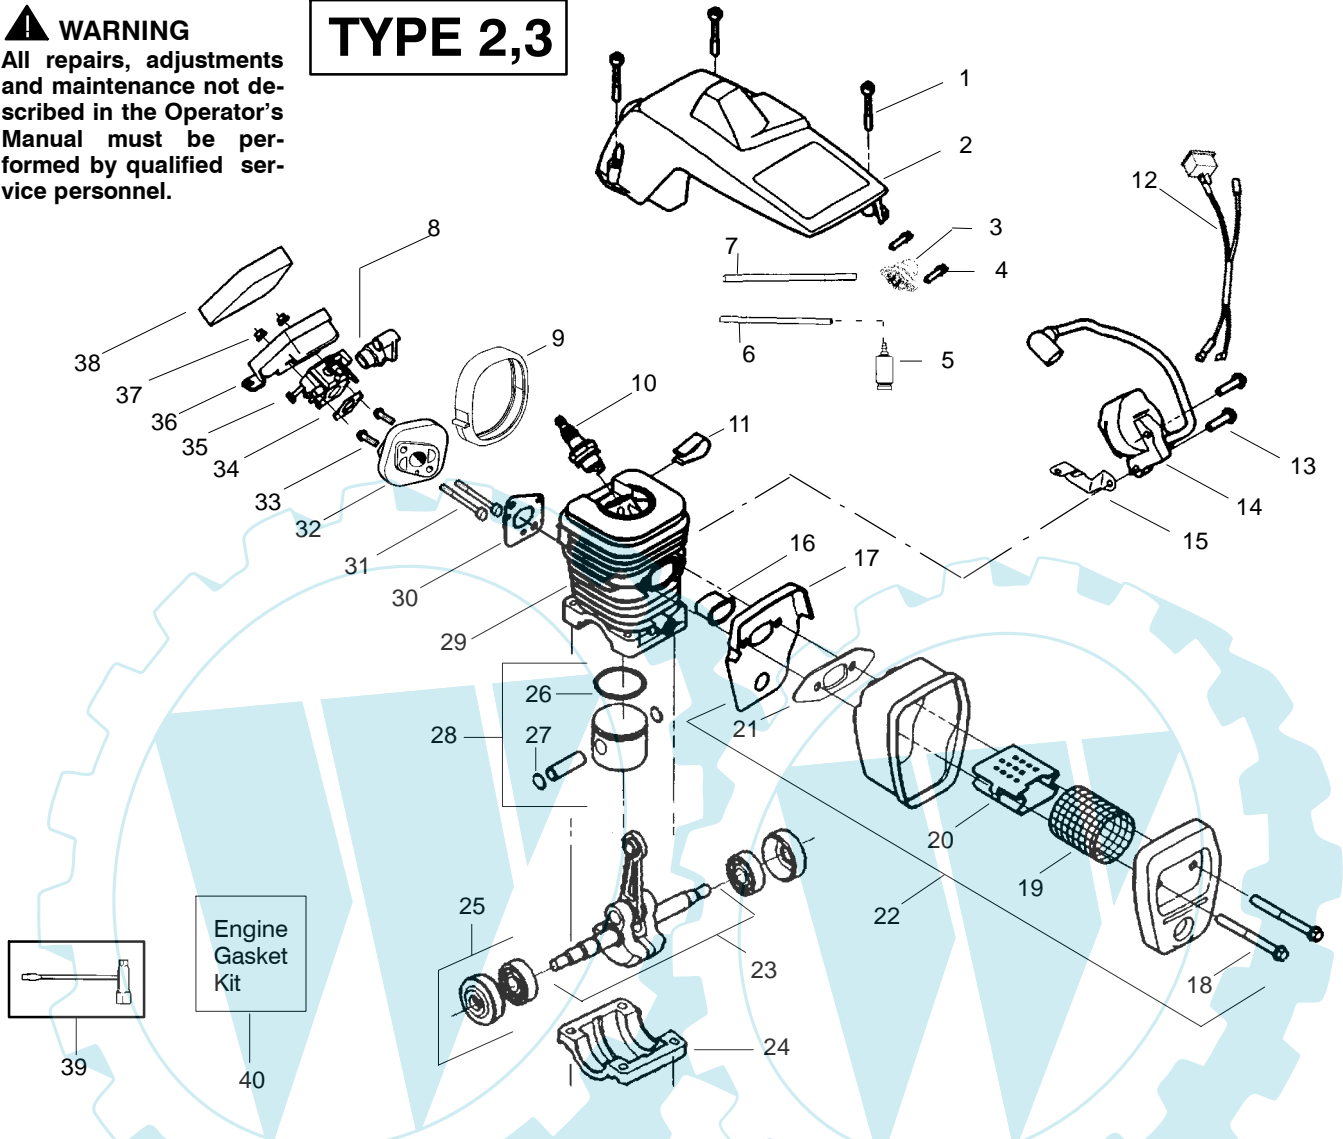

PARTS LIST NO. 530163180		McCULLOCH.® PARTS LIST	CHAIN SAW MODEL(s) MAC CAT 441	
DATE 6/21/04	Replaces 163180 - 4/19/04		Note: Illustration may differ from actual model due to design changes	PAGE NO. 6

▲ WARNING
All repairs, adjustments and maintenance not described in the Operator's Manual must be performed by qualified service personnel.

TYPE 2,3

Ref.	Part No.	Description	Ref.	Part No.	Description	Ref.	Part No.	Description
1.	530016153	Screw	19.	530036103	Screen-Spark	36.	530047604	Housing-Air Filter
2.	530056924	Shield-Cylinder	20.	530037813	Diffuser-Muffler	37.	530016101	Nut
3.	530047213	Assy-Air Purge	21.	530069608	Gasket-Muffler (kit)	38.	530037793	Air Filter - Foam
4.	530015780	Screw	22.	530047207	Assy-Muffler (Incl. 17-21)	39.	530031135	Wrench-Bar
5.	530095646	Assy-Fuel Pick-up	23.	530047062	Assy-Crankshaft	40.	530069608	Kit-Engine Gasket (incl. 21,30,34)
6.	530069247	Kit-Line Purge/Carb. (Small Dia)	24.	530037935	Cap-Crankcase			
7.	530069216	Kit-Line Purge/Tank (large line)	25.	530056363	Assy-Seal & Bearing			
8.	530049244	Grommet-Carb Adjust.	26.	530029805	Ring-Piston			
9.	530054144	Seal-Carb Adapter	27.	530015697	Retainer - Piston Pin			
10.	952030150	Spark Plug (RCJ-7Y)	28.	530069605	Kit-Piston - (incl. 26,27)			
11.	530016136	Clip-High Tension Lead	29.	530069607	Kit-Cylinder			
12.	530049117	Assy-Wire Harness (includes switch)	30.	530069608	Gasket-Carb. Adapter (kit)			
13.	530015814	Screw	31.	530016187	Screw			
14.	530039167	Module-Ignition	32.	530049700	Carb. Adapter			
15.	530047442	Strap-Ground	33.	530016386	Screw			
16.	530037652	Insulator-Heat	34.	530069608	Carb. Gasket (kit)			
17.	530049870	Back Plate-Muffler	35.	---	Kit-Carburetor (WT-391)			
18.	530016132	Screw		530069722				
								Not Shown
							530163670	Manual- (Scan)
							530163671	Manual - (Euro I)
							530163672	Manual - (Euro II)
							530054781	Decal-Warning
							530038478	Cap-limiter low(tan)
							530038479	Cap-limiter high(brn)

↖ = NEW PART NUMBER FOR THIS IPL

★ = REFER TO THE SERVICE REFERENCE INDICATED FOR MORE INFORMATION. (LOCATED AT END OF IPL)