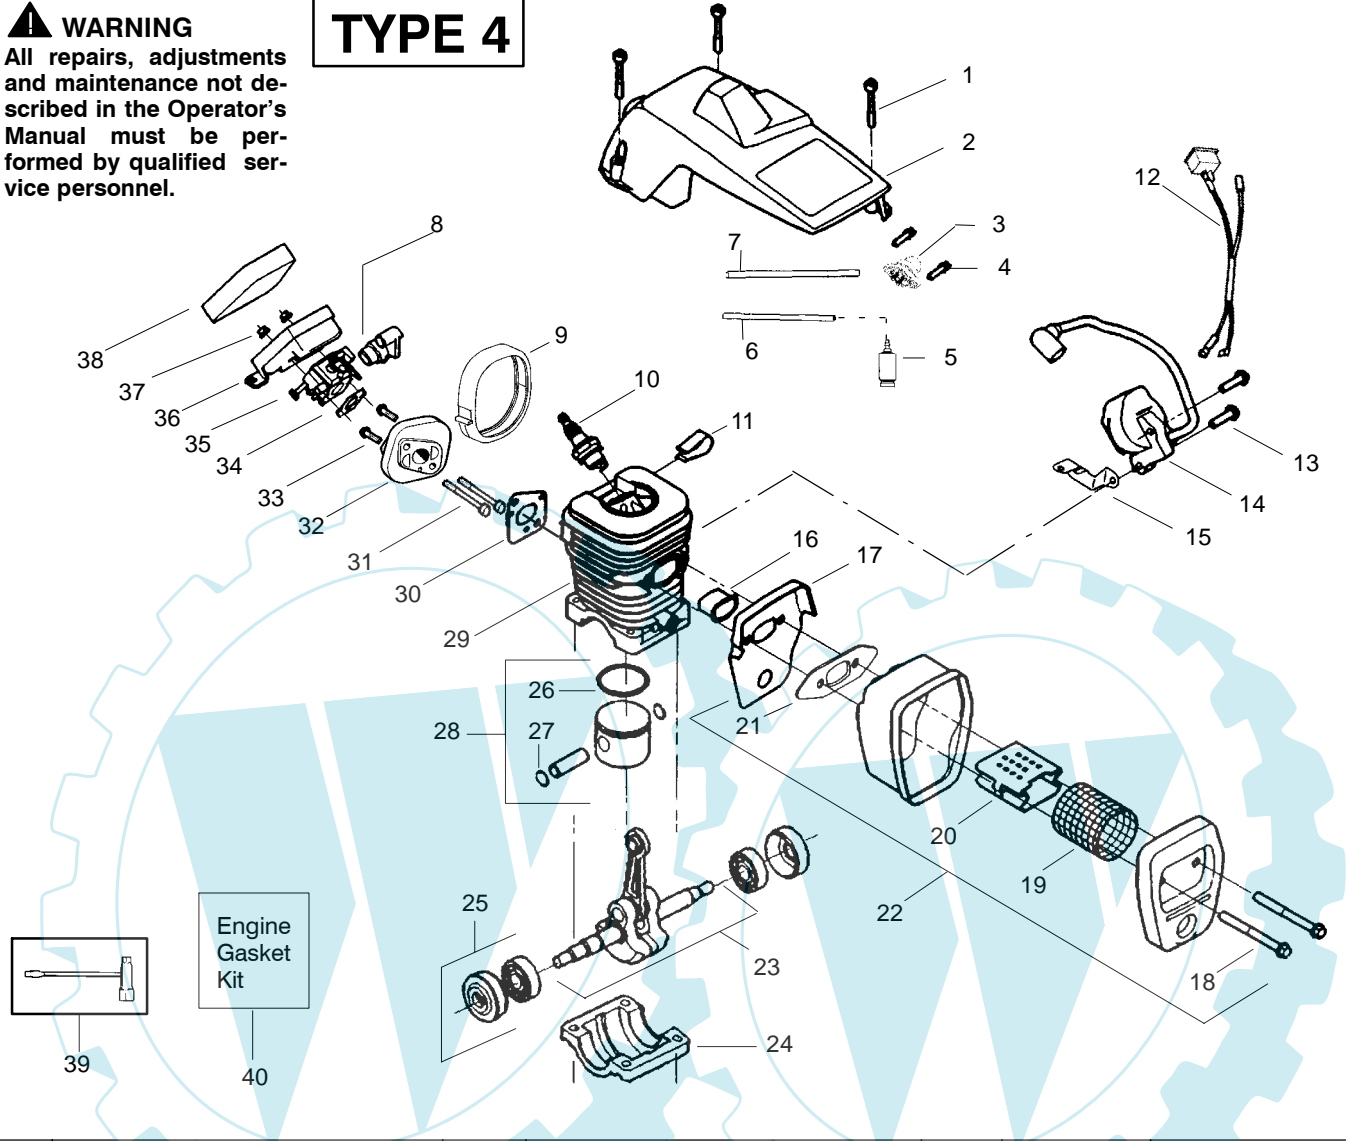

PARTS LIST NO. 530163180		McCULLOCH® PARTS LIST	CHAIN SAW MODEL(s) MAC CAT 441	
DATE 6/21/04	Replaces 163180 - 4/19/04		Note: Illustration may differ from actual model due to design changes	PAGE NO. 7

WARNING
All repairs, adjustments and maintenance not described in the Operator's Manual must be performed by qualified service personnel.

TYPE 4

Ref.	Part No.	Description	Ref.	Part No.	Description	Ref.	Part No.	Description	
1.	530016153	Screw	19.	530036103	Screen-Spark	36.	530047604	Housing-Air Filter	
2.	530056914	Shield-Cylinder	20.	530037813	Diffuser-Muffler	37.	530016101	Nut	
3.	530047213	Assy-Air Purge	21.	530069608	Gasket-Muffler (kit)	38.	530037793	Air Filter - Foam	
4.	530015780	Screw	22.	530047207	Assy-Muffler (Incl. 17-21)	39.	530031135	Wrench-Bar	
5.	530095646	Assy-Fuel Pick-up Kit-Line Purge/Carb. (Small Dia)	23.	530047062	Assy-Crankshaft	40.	530069608	Kit-Engine Gasket (incl. 21,30,34)	
6.	530069247	Kit-Line Purge/Tank (large line)	24.	530037935	Cap-Crankcase				
7.	530069216	Grommet-Carb Adjust. Seal-Carb Adapter	25.	530056363	Assy-Seal & Bearing				
8.	530035526	Spark Plug (RCJ-7Y)	26.	530038729	Ring-Piston				
9.	530054144	Clip-High Tension Lead	27.	530015697	Retainer - Piston Pin				
10.	952030150	Assy-Wire Harness (includes switch)	28.	530071408	Kit-Piston - (incl. 26,27)				
11.	530016136	Screw	29.	530071412	Kit-Cylinder				
12.	530049117	Module-Ignition	30.	530069608	Gasket-Carb. Adapter (kit)				
13.	530015814	Screw	31.	530016187	Screw			Not Shown	
14.	530039167	Strap-Ground	32.	530049700	Carb. Adapter			530163895	Manual- (Scan)
15.	530047442	Insulator-Heat	33.	530016386	Screw			530163896	Manual - (Euro I)
16.	530037652	Back Plate-Muffler	34.	530069608	Carb. Gasket (kit)			530163897	Manual - (Euro II)
17.	530049870	Screw	35.	---	Kit-Carburetor (WT-391)			530054781	Decal-Warning
18.	530016132	Screw		530069722	Kit-Carburetor (WT-625)			530038478	Cap-limiter low(tan)
				530071621				530038479	Cap-limiter high(brn)

✓ = NEW PART NUMBER FOR THIS IPL

* = REFER TO THE SERVICE REFERENCE INDICATED FOR MORE INFORMATION. (LOCATED AT END OF IPL)